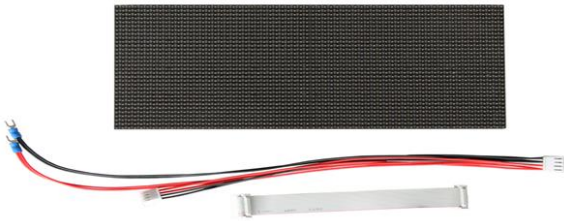

All Things

L.E.D.™

4 mm Pitch LED Module

Key Features

These panels have 2048 RGB led lights in them.

These modules are capable of high refresh rates and extremely rich and vibrant colors.

Product Description:

These 4 mm modules can be used in any indoor application. These modules can be used in digital led signs, special effects for DJ / VJ's, Casinos, Hotels, houses, custom accent pieces. They are controlled with a few solutions all are application specific. They are able to display LIVE video / photos / and more.

Dimensions:

Profile View:

Specifications:

Resolution: 64(H) x 32(V)

Pitch: 4mm

Density: 62500/sqm

Driver Mode Dynamic: 1/8 Duty constant current

Panel Size: 256 mm x 128 mm (10.078" x 5.039")

Black mask: high contrast screen

Optical Ratings: Brightness >4000 cd/㎡

View Angle: 140 degree (horizontal) x 140degree(vertical)

View Distance: 4m-12m

Display Color: 16.7M

Voltage: 5 VDC

Maxim Power Consumption: 600 W/m2