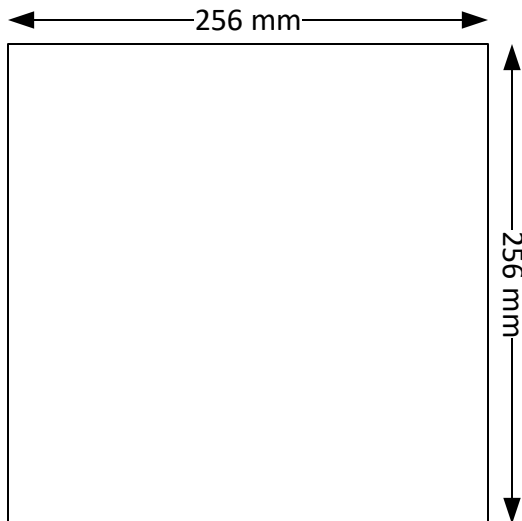

All Things

L.E.D.™

4 mm Pitch LED Module

Key Features

These panels have 2048 RGB led lights in them.

These modules are capable of high refresh rates and extremely rich and vibrant colors.

Product Description:

Dimensions:

Profile View:

Specifications:

Resolution: 64(H) x 32(V)

Pitch: 4mm

Density: 62500/sqm

Driver Mode Dynamic: 1/8 Duty constant current

Panel Size: 256 mm x 128 mm (10.078" x 5.039")

Black mask: high contrast screen

Optical Ratings: Brightness >4000 cd/㎡

View Angle: 140 degree (horizontal) x 140degree(vertical)

View Distance: 4m-12m

Display Color: 16.7M

Voltage: 5 VDC

Maxim Power Consumption: 600 W/m2